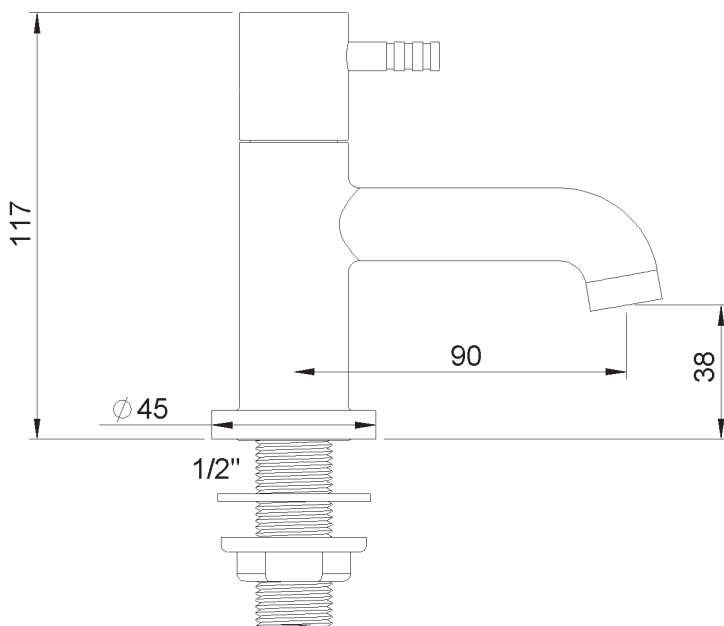

**Picture**

**Product details**

Weight :

0,82 kg

Internal mechanism : Ceramic valve 1/4 turn

**Technical drawing**

RA1.V01