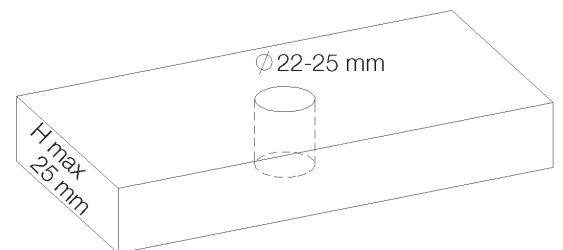

**Picture**

**Product details**

Weight :

0,82 kg

Internal mechanism : Ceramic valve 1/4 turn

**Technical drawing**

RA1.V01